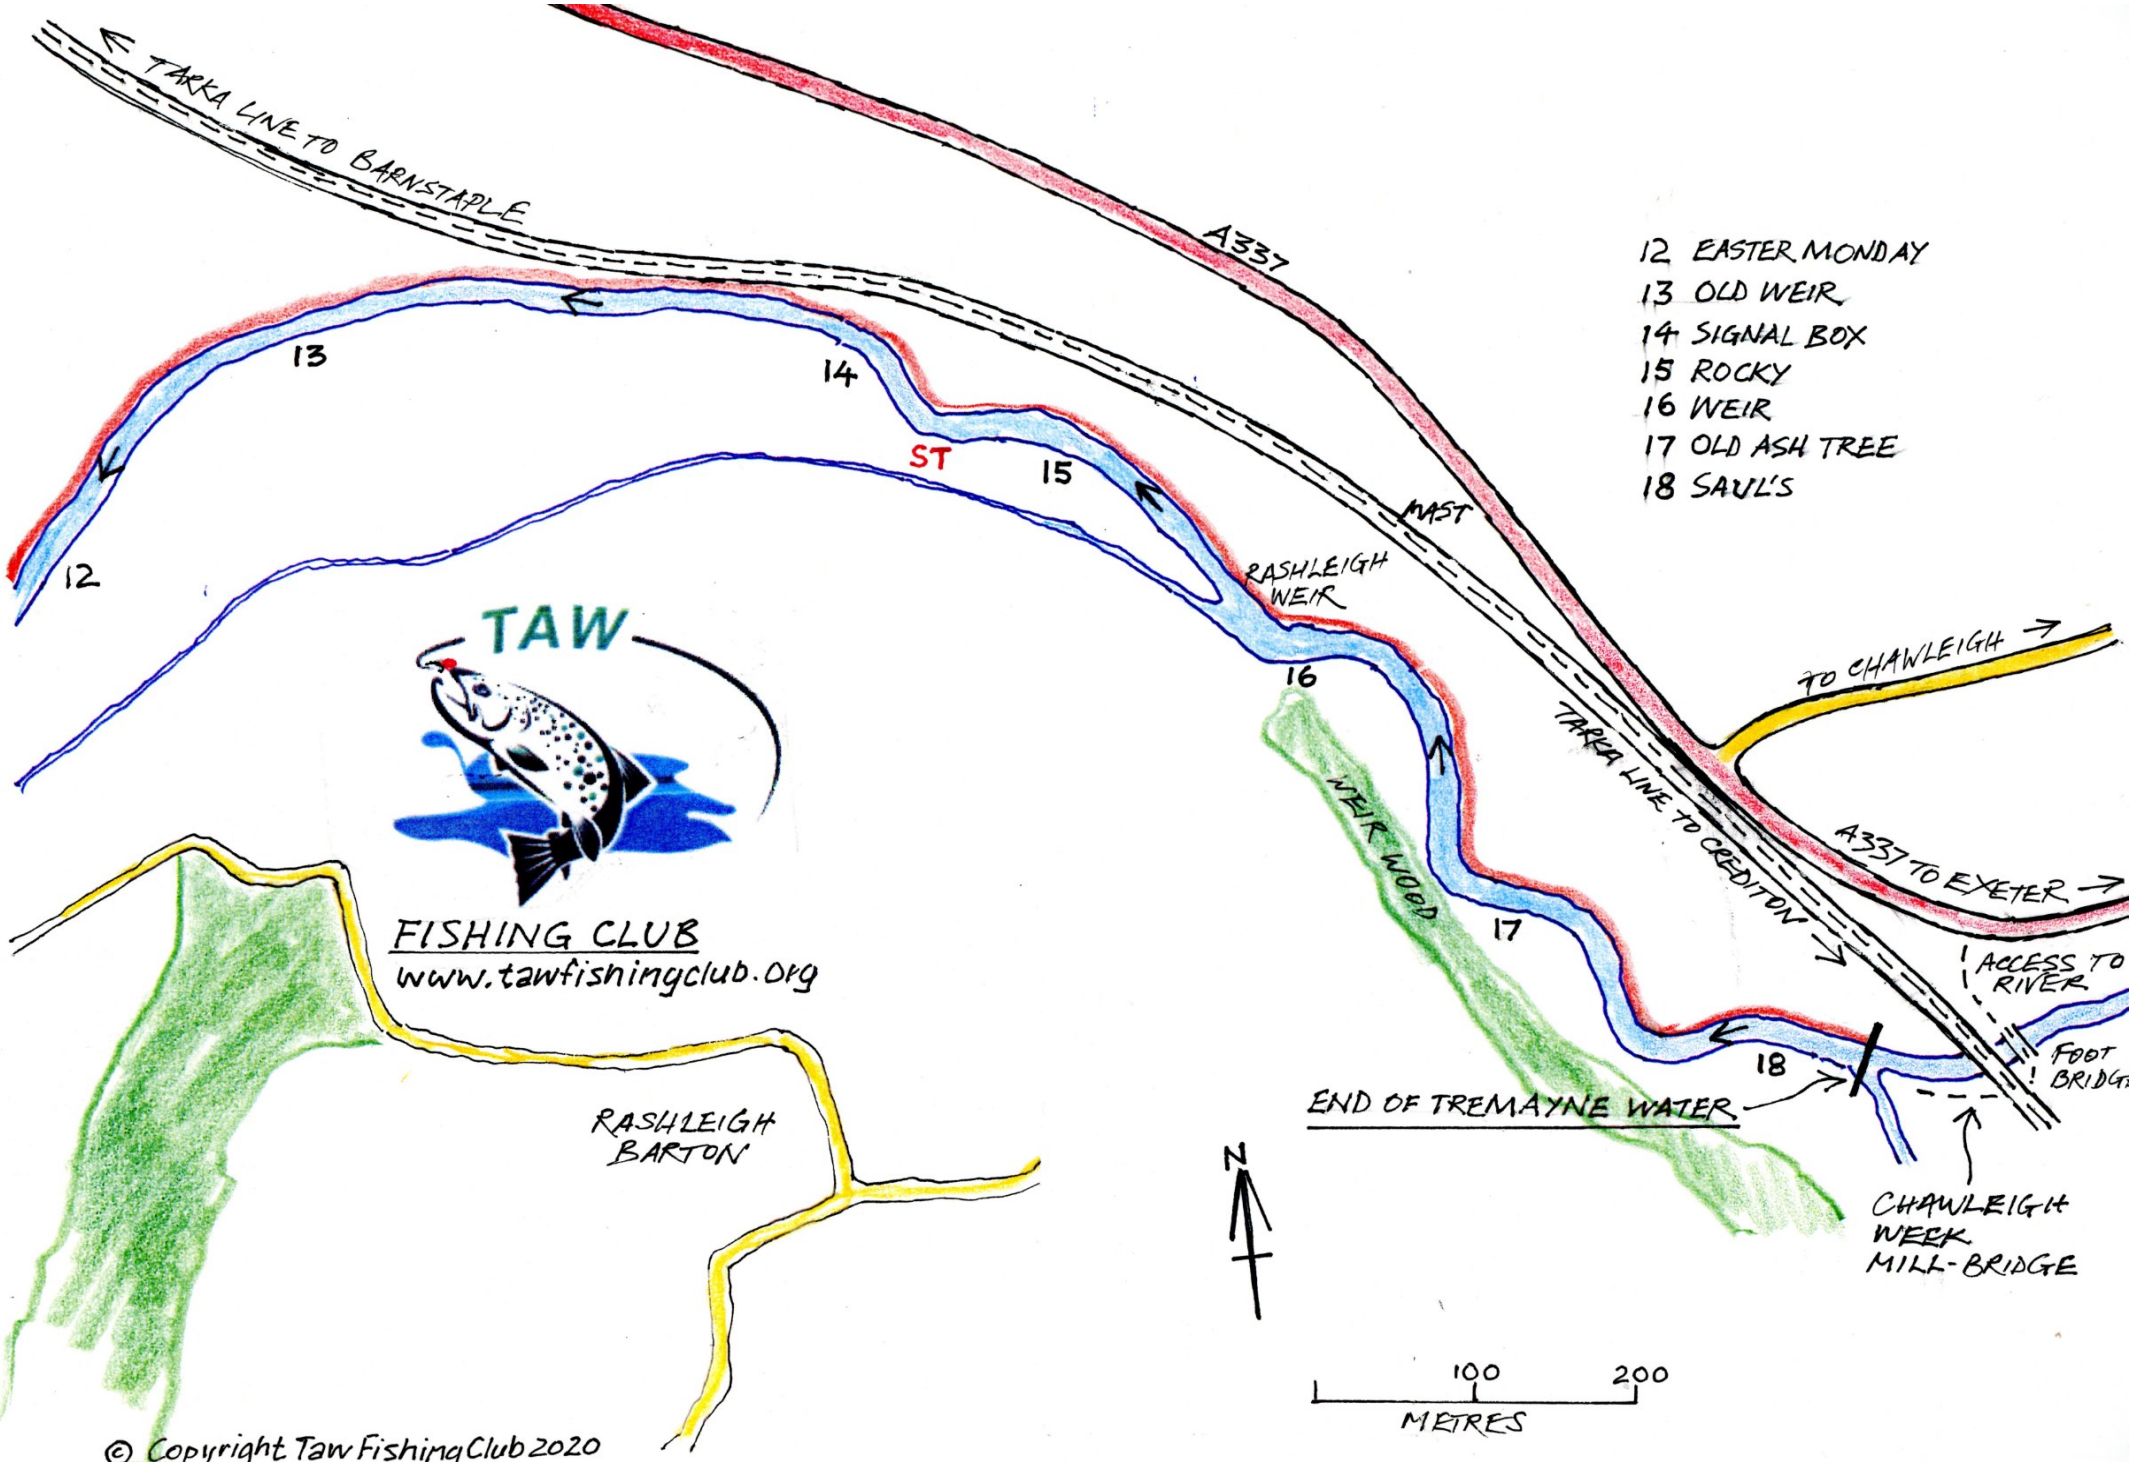

TREMAVNE WATER

- 1 5 O'CLOCK
- 2 MILLER'S
- 3 TIMBER
- 4 JUNCTION
- 5 MUDDY
- 6 JAMES'
- 7 FORD
- 8 BERT'S
- 9 OAK TREE
- 10 SACRED OR LARDER
- 11 LITTLE DART

KEY TO MAPS SYMBOLS

RIGHT BANK	RIVER FLOW DIRECTION
LEFT BANK	LEFT BANK FISHING ONLY
P	PARKING
ST	STILE
CP	CROSSING POINT (CARE NEEDS TO BE TAKEN DEPENDING ON RIVER STATE)

FISHING CLUB

www.tawfishingclub.org

© Taw Fishing Club 2020

- 12 EASTER MONDAY
- 13 OLD WEIR
- 14 SIGNAL BOX
- 15 ROCKY
- 16 WEIR
- 17 OLD ASH TREE
- 18 SAUL'S

TAW

FISHING CLUB
www.tawfishingclub.org

RASHLEIGH
BARTON

END OF TREMAYNE WATER

CHAWLEIGH
WEIR
MILL-BRIDGE