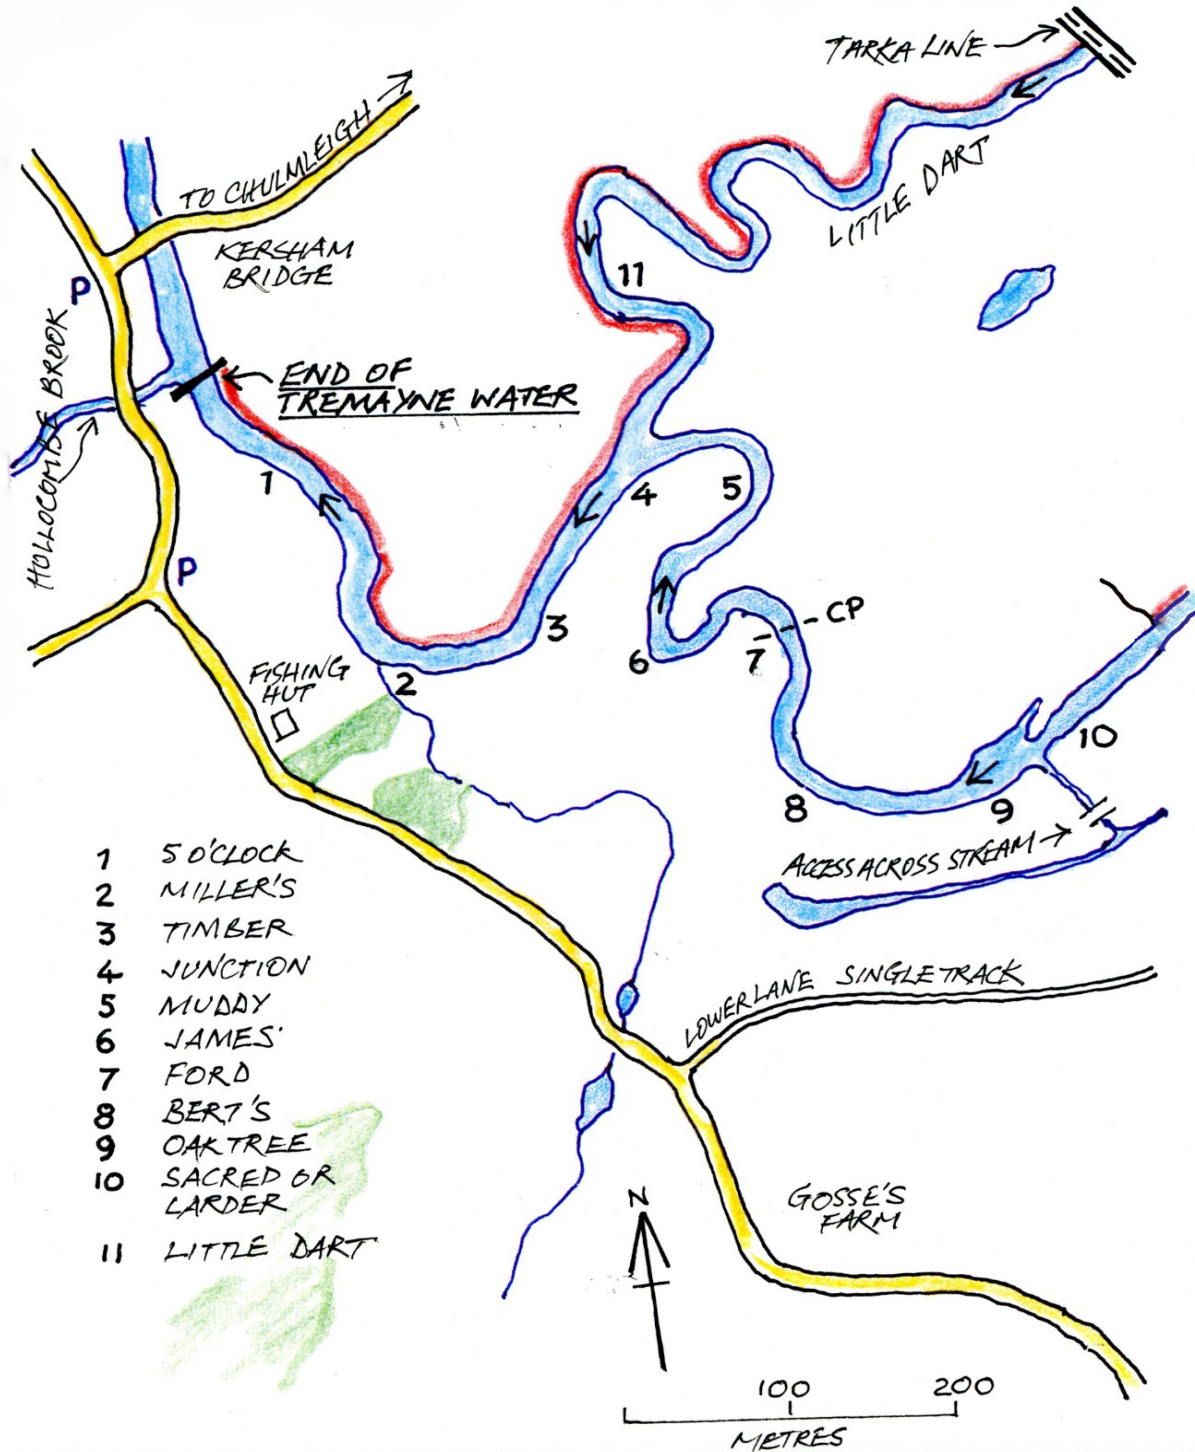

TREMAVNE WATER

- 1 5 O'CLOCK
- 2 MILLER'S
- 3 TIMBER
- 4 JUNCTION
- 5 MUDDY
- 6 JAMES'
- 7 FORD
- 8 BERT'S
- 9 OAK TREE
- 10 SACRED OR LARDER
- 11 LITTLE DART

KEY TO MAPS SYMBOLS

RIGHT BANK	RIVER FLOW DIRECTION
LEFT BANK	LEFT BANK FISHING ONLY
P	PARKING
ST	STILE
CP	CROSSING POINT (CARE NEEDS TO BE TAKEN DEPENDING ON RIVER STATE)

FISHING CLUB

www.tawfishingclub.org

© Taw Fishing Club 2020

- 12 EASTER MONDAY
- 13 OLD WEIR
- 14 SIGNAL BOX
- 15 ROCKY
- 16 WEIR
- 17 OLD ASH TREE
- 18 SAUL'S

TAW

FISHING CLUB
www.tawfishingclub.org

RASHLEIGH
BARTON

END OF TREMAYNE WATER

CHAWLEIGH
WEIR
MILL-BRIDGE